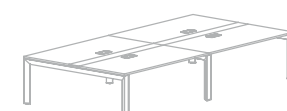

Simple form based on geometric shapes and carefully designed details are main features that emphasise the unique and modern style of TRIANGO executive furniture system. Tops of desks are supported on aluminum frames of an equilateral triangle section. Desks are available in several versions: as free standing units or with a connected handy tambour door storage unit. Desks can be equipped with a modesty panel made of matt cut glass. Cabinets with a characteristic asymmetric casing are a supplement of the TRIANGO system.

TRG 21 200x90x74
TRG 22 180x90x74
TRG 23 160x90x74

TRG 31 (L/R)
200x186x74
TRG 32 (L/R)
180x186x74

TRG 31E (L/R)
200x186x74
TRG 32E (L/R)
180x186x74

TRG 51 170x30
TRG 52 150x30
TRG 53 130x30
TRG 54 100x30

TRG 51M 170x30
TRG 52M 150x30
TRG 53M 130x30
TRG 54M 100x30

TRG 91
46x61x62

TRG 92
46x61x62

TRG 96
46x81x62

TRG 97
46x81x62

TRG 61 400x200x74

TRG 62 200x200x74

TRG 61E 400x200x74

TRG 62E 200x200x74

TRG 63 150x120x74
TRG 64 220x120x74

TRG 66
90x90x60

TRG S21-(L/R)
163,6x43x86

TRG S22-(L/R)
163,6x43x86

TRG S26
80x43x86

TRG S27
80x43x86

TRG S41-(L/R)
163,6x43x156,6